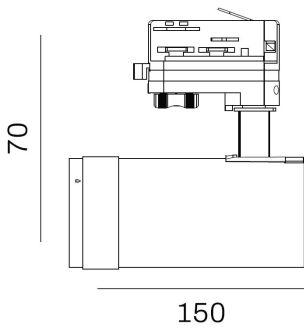

TR3023

10W Sniper Zoom Lens Track Light

Description

Track light for indoor use;
Low glare lens;
15-60D Zoom lens;

Finish
Black/White

Material
Aluminium

TECHNICAL CHARACTERISTICS

Light source

Light source: Citizen CLU02Q-1202 Chip
Output (W):9W(250mA 36V)
Total power consumption (W): 10W
Color temperature:2700/3000K/4000K
CRI: 90
Photobiological risk:RG1
Real Lumen: 900
Qty Leds: 1
Lm/Real W: 90
Life Time: 50.000h L90B10
MacAdam steps: 3
UGR: 14

GEAR

This product is supplied with
Actec Traic dimmable driver
MINI-10-260T 260mA 20 - 39V

Luminaire

IP21 for indoor using
crossing: No
Warranty: 5 Years

The photograph may not match the reference exactly. Please read the product description to identify the finish.