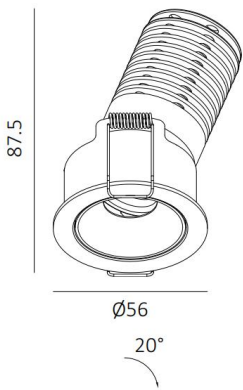

**DL3828**

**10W Trim Adjustable Downlight**

**Description**

Slim trim & adjustable design;  
Low glare reflector;  
IP54;  
With fire retardant cotton;

**Finish**  
Black/White

**Material**  
Aluminium

**TECHNICAL CHARACTERISTICS**

**Light source**

Light source: Luminus CXM-4  
Output (W):9W (250mA 36V)  
Total power consumption (W): 10W  
Color temperature: 2700K/3000K/4000K  
CRI: 90  
Photobiological risk: RG1  
Real Lumen: 650lm  
Qty Leds: 1  
Lm/Real W: 65lm  
Life Time: 50.000h L90B20  
MacAdam steps: 3  
UGR: 17

**GEAR**

This product is supplied without gear.

**Luminaire**

Crossing: No  
Warranty: 5 Years

50mm  
5-25mm

**LIGHT DISTRIBUTION for 3000K  
Medium 24°**

h(m)	E(lx)	Ø(m)
1	1474	Ø0.68
2	368.4	Ø1.37
3	163.7	Ø2.05
4	92.10	Ø2.74
5	58.94	Ø3.42