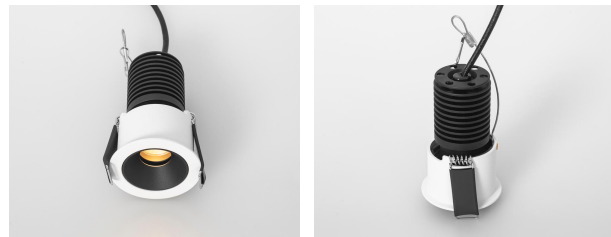

**DL3828**

**10W Trim Adjustable Downlight**

**Description**

Slim trim & adjustable design;  
Low glare reflector;  
IP54;  
With fire retardant cotton;

**Finish**  
Black/White

**Material**  
Aluminium

**TECHNICAL CHARACTERISTICS**

**Light source**

Light source: Luminus CXM-4  
Output (W):9W (250mA 36V)  
Total power consumption (W): 10W  
Color temperature: 2700K/3000K/4000K  
CRI: 90  
Photobiological risk: RG1  
Real Lumen: 650lm  
Qty Leds: 1  
Lm/Real W: 65lm  
Life Time: 50.000h L90B20  
MacAdam steps: 3  
UGR: 17

**GEAR**

This product is supplied without gear.

**Luminaire**

Crossing: No  
Warranty: 5 Years

50mm  
5-25mm

**LIGHT DISTRIBUTION for 3000K  
Medium 24°**

h(m)	E(lx)	Ø(m)
1	1474	Ø0.68
2	368.4	Ø1.37
3	163.7	Ø2.05
4	92.10	Ø2.74
5	58.94	Ø3.42

The photograph may not match the reference exactly. Please read the product description to identify the finish.