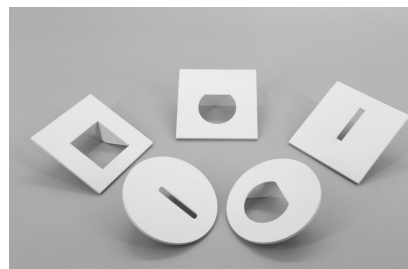

WL3019

3W IP21 Multi Step Light

Description

Step Light for indoor use.
5 different bezels
3 different installations
Triac dimmable driver
Built-in driver

Finish

Dark grey

Material

Aluminium

⦿ 65mm
▨ 5-25mm

TECHNICAL CHARACTERISTICS

Light source

Light source: Cree XPE-2
Output (W): 700mA 3V 2.1W
Total power consumption (W): 3
Color temperature: 2700K/3000K/4000K
CRI: 80
Photobiological risk: RG1
Real Lumen: 180
Qty Leds: 1
Lm/Real W: 63
Life Time: 50.000h L90B20
MacAdam steps: 3
UGR:19

GEAR

This product is supplied with gear.
ACTEC Triac dimmable driver

Luminaire

IP21 for indoor using
crossing: No
Warranty: 5 Years

The photograph may not match the reference exactly. Please read the product description to identify the finish.