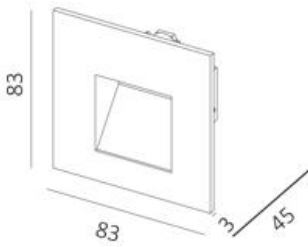

WL3019

3W IP21 Multi Step Light

Description

Step Light for indoor use.
5 different bezels
3 different installations
Triac dimmable driver
Built-in driver

Finish

Dark grey

Material

Aluminium

⦿ 65mm
▨ 5-25mm

TECHNICAL CHARACTERISTICS

Light source

Light source: Cree XPE-2
Output (W): 700mA 3V 2.1W
Total power consumption (W): 3
Color temperature: 2700K/3000K/4000K
CRI: 80
Photobiological risk: RG1
Real Lumen: 180
Qty Leds: 1
Lm/Real W: 63
Life Time: 50.000h L90B20
MacAdam steps: 3
UGR:19