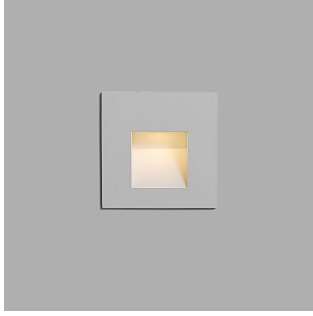

WL3019

3W IP21 Multi Step Light

Description

Step Light for indoor use.
5 different bezels
3 different installations
Triac dimmable driver
Built-in driver

Finish

Dark grey

Material

Aluminium

⦿ 65mm
▨ 5-25mm

TECHNICAL CHARACTERISTICS

Light source

Light source: Cree XPE-2
Output (W): 700mA 3V 2.1W
Total power consumption (W): 3
Color temperature: 2700K/3000K/4000K
CRI: 80
Photobiological risk: RG1
Real Lumen: 180
Qty Leds: 1
Lm/Real W: 63
Life Time: 50.000h L90B20
MacAdam steps: 3
UGR:19