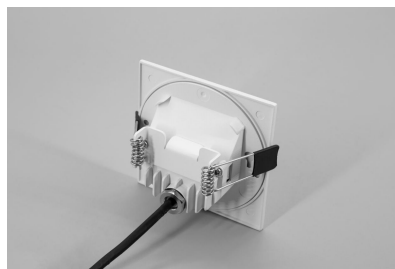

WL3019

3W IP21 Multi Step Light

Description

Step Light for indoor use.
5 different bezels
3 different installations
Triac dimmable driver
Built-in driver

Finish

Dark grey

Material

Aluminium

⦿ 65mm
▨ 5-25mm

TECHNICAL CHARACTERISTICS

Light source

Light source: Cree XPE-2
Output (W): 700mA 3V 2.1W
Total power consumption (W): 3
Color temperature: 2700K/3000K/4000K
CRI: 80
Photobiological risk: RG1
Real Lumen: 180
Qty Leds: 1
Lm/Real W: 63
Life Time: 50.000h L90B20
MacAdam steps: 3
UGR:19

GEAR

This product is supplied with gear.
ACTEC Triac dimmable driver

Luminaire

IP21 for indoor using
crossing: No
Warranty: 5 Years

The photograph may not match the reference exactly. Please read the product description to identify the finish.