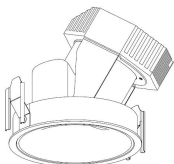

##### Luminaire

IP21 for indoor using

crossing: No

Warranty: 5 Years

📏 115mm

📏 5-25mm

The photograph may not match the reference exactly. Please read the product description to identify the finish.