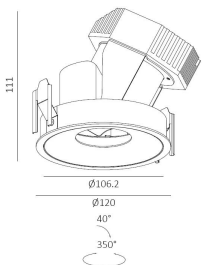

#### Description

Downlight for indoor use;  
Slim trim design;  
Very stylish design;  
Up to 20watt;  
IP21

**Finish**  
Black/White

**Material**  
Aluminium

##### Luminaire

IP21 for indoor using

crossing: No

Warranty: 5 Years

📏 115mm

📏 5-25mm

The photograph may not match the reference exactly. Please read the product description to identify the finish.