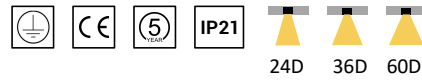

SD3132

10Watt Display spot

Description

3*1.5mm cable 50cm with WAGO Winsta Midi connector with custom tooled cable relief;

Finish
Black
White

Material
Aluminium

TECHNICAL CHARACTERISTICS

Light source: Citizen CLU028-1202 chip
 Output (W): 9W(250mA 36V)
 Total power consumption (W): 10W
 Color temperature: 2700K/3000K/4000K
 CRI: 90
 Photobiological risk: RG1
 Real Lumen: 740
 Lm/Real W: 74
 Life Time: 50.000h L70B20
 MacAdam steps: 3
 UGR: 19

Gear
 This product is supplied with
 Actec Mini Non Dim Driver inside

Luminaire
 IP21 for indoor use only
 crossing: No
 Warranty: 5 Years

Accessories
 3*1.5mm cable 50cm with WAGO
 Winsta Midi connector with
 custom tooled cable relief;