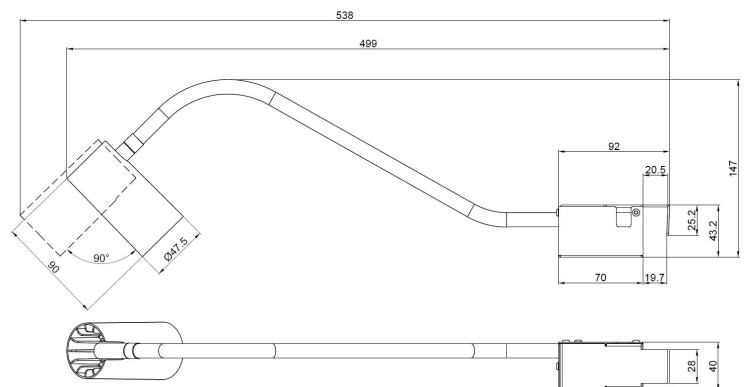

SD3132

10Watt Display spot

Description

3*1.5mm cable 50cm with WAGO Winsta Midi connector with custom tooled cable relief;

Finish
Black
White

Material
Aluminium

TECHNICAL CHARACTERISTICS

Light source: Citizen CLU028-1202 chip
 Output (W): 9W(250mA 36V)
 Total power consumption (W): 10W
 Color temperature: 2700K/3000K/4000K
 CRI: 90
 Photobiological risk: RG1
 Real Lumen: 740
 Lm/Real W: 74
 Life Time: 50.000h L70B20
 MacAdam steps: 3
 UGR: 19

Gear
 This product is supplied with
 Actec Mini Non Dim Driver inside

Luminaire
 IP21 for indoor use only
 crossing: No
 Warranty: 5 Years

Accessories
 3*1.5mm cable 50cm with WAGO
 Winsta Midi connector with
 custom tooled cable relief;