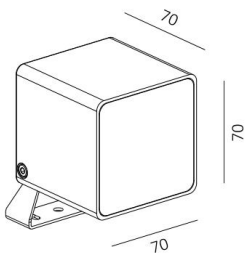

Accessory

Honeycomb Louvre