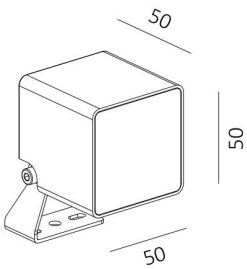

**Gear**

This product is supplied  
with built-in HEP On/Off or Phase-cut Dim Driver

**Luminaire**

IP65 for outdoor purpose  
crossing: No  
Warranty: 5 Years

**Accessory**

Honeycomb Louvre

Polycarbonate Spike