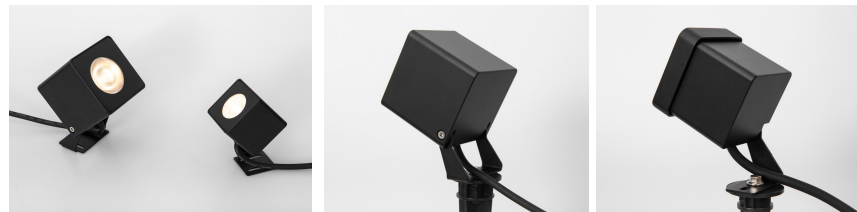

**BS3087/SD3158**

**9W CUBIC Projector Spike Light (230V)**

**Description**

50mm Low-glare lens;  
IP65 Suitable for outdoor;  
Suitable for outdoor lawn and garden area;  
IK10;

**Finish**

Black/White/Bronze

**Material**

Aluminium  
6mm tempered print glass

**TECHNICAL CHARACTERISTICS**

**Light source**

Light source: Citizen CLU02Q-1202  
Output (W): (200MA 36V)7.2W  
Total power consumption (W): 9W  
Color temperature: 2700K/3000K/4000K  
CRI: 90  
Photobiological risk: RG1  
Real Lumen: 488lm  
Qty Leds: 1  
Lm/Real W: 61  
Life Time: 50.000h L90B20  
MacAdam steps: 3  
UGR: 14

**Gear**

This product is supplied  
with built-in HEP On/Off or Phase-cut Dim Driver

**Luminaire**

IP65 for outdoor purpose  
crossing: No  
Warranty: 5 Years

**Accessory**

Honeycomb Louvre

Polycarbonate Spike

35mm Low-glare lens;  
IP65 Suitable for outdoor;  
Suitable for outdoor lawn and garden area;  
IK10;

**Finish**

Black/White/Bronze

**Material**

Aluminium  
4mm tempered print glass

**TECHNICAL CHARACTERISTICS**