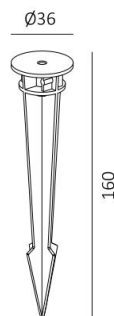

Rubber Tree Strape

The photograph may not match the reference exactly. Please read the product description to identify the finish.

**BS3089/SD3167**

**6W CUBIC Projector Spike Light (230V)**

**Description**

**Gear**

This product is supplied  
with built-in HEP On/Off or Phase-cut Dim Driver

**Luminaire**

IP65 for outdoor purpose  
crossing: No  
Warranty: 5 Years

**Accessory**

Honeycomb Louvre

Polycarbonate Spike

Rubber Tree Strape

The photograph may not match the reference exactly. Please read the product description to identify the finish.

BS3087/SD3158

BS3089/SD3167

Sketch