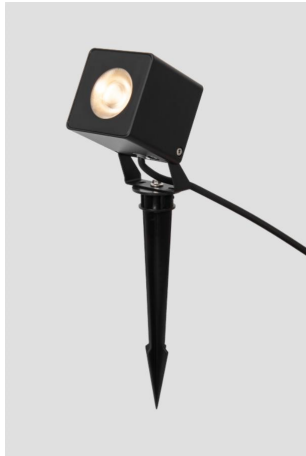

BS3087/SD3158

9W CUBIC Projector Spike Light (230V)

Description

50mm Low-glare lens;
IP65 Suitable for outdoor;
Suitable for outdoor lawn and garden area;
IK10;

Finish

Black/White/Bronze

Material

Aluminium
6mm tempered print glass

TECHNICAL CHARACTERISTICS

Light source

Light source: Citizen CLU02Q-1202
Output (W): (200MA 36V)7.2W
Total power consumption (W): 9W
Color temperature: 2700K/3000K/4000K
CRI: 90
Photobiological risk: RG1
Real Lumen: 488lm
Qty Leds: 1
Lm/Real W: 61
Life Time: 50.000h L90B20
MacAdam steps: 3
UGR: 14

Gear

This product is supplied
with built-in HEP On/Off or Phase-cut Dim Driver

Luminaire

IP65 for outdoor purpose
crossing: No
Warranty: 5 Years

Accessory

Honeycomb Louvre

Polycarbonate Spike

Rubber Tree Strape

The photograph may not match the reference exactly. Please read the product description to identify the finish.