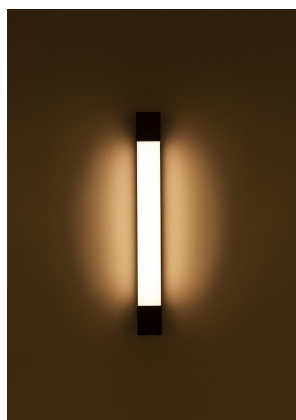

**SD3102**

**9W Super Spa Mirror Light with EU Socket**

**Description**

IP44 Mirror light suitable for bathroom area;  
 Avialble with DALI version;  
 Easy installation & maintainence;  
 Supplied with a 10A EU Socket;

**Finish**  
 Black/White

**Material**  
 Aluminium

**TECHNICAL CHARACTERISTICS**

**Light source**

Light source: 80pcs Osram SMD2835  
 Output (W): 350mA 24V 8.4W  
 Total power consumption (W): 9W  
 Color temperature:2700K/3000K  
 CRI: 90  
 Photobiological risk: RG1  
 Real Lumen: 700  
 Qty Leds: 80pcs  
 Lm/Real W: 75  
 Life Time: 50.000h L90B10  
 MacAdam steps: 3  
 UGR: 19

**GEAR**

This product is supplied with  
 Gear: Sunricher dali dimmable driver

**Luminaire**

IP44 for indoor using  
 crossing: No  
 Warranty: 5 Years

**Logistics**

Net Weight (Kg): 10kg  
 Weight in Kg (packaged):1  
 Packing:62x 62x 43  
 Masterbox: 3