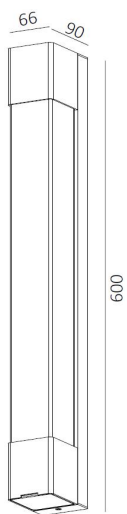

**SD3102**

**9W Super Spa Mirror Light with EU Socket**

**Description**

IP44 Mirror light suitable for bathroom area;  
 Avialble with DALI version;  
 Easy installation & maintainence;  
 Supplied with a 10A EU Socket;

**Finish**  
 Black/White

**Material**  
 Aluminium

**TECHNICAL CHARACTERISTICS**

**Light source**

Light source: 80pcs Osram SMD2835  
 Output (W): 350mA 24V 8.4W  
 Total power consumption (W): 9W  
 Color temperature:2700K/3000K  
 CRI: 90  
 Photobiological risk: RG1  
 Real Lumen: 700  
 Qty Leds: 80pcs  
 Lm/Real W: 75  
 Life Time: 50.000h L90B10  
 MacAdam steps: 3  
 UGR: 19

**GEAR**

This product is supplied with  
 Gear: Sunricher dali dimmable driver

**Luminaire**

IP44 for indoor using  
 crossing: No  
 Warranty: 5 Years

**Logistics**

Net Weight (Kg): 10kg  
 Weight in Kg (packaged):1  
 Packing:62x 62x 43  
 Masterbox: 3

The photograph may not match the reference exactly. Please read the product description to identify the finish.