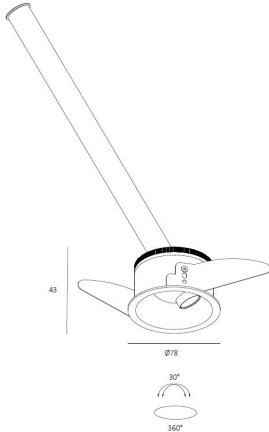

### 7W Telescope Gimble Tiltable Recessed Spot Light

#### Description

Downlight for indoor use;  
Mini Snoot dia.20mm;  
0-25cm telescope snoot;  
30D gimble tiltable

**Finish**  
Black/White

**Material**  
Aluminium

↻ 70mm  
▨ 5-25mm

#### LIGHT DISTRIBUTION for 3000K medium 13°

h(m)	E (lx)	Ø(m)
1	2645	Ø0.29
2	661.2	Ø0.58
3	293.9	Ø0.87
4	165.9	Ø1.16
5	105.8	Ø1.45

Photometric 3000K 12D Ra.90

The photograph may not match thereference exactly. Please read the product description to identify the finish.