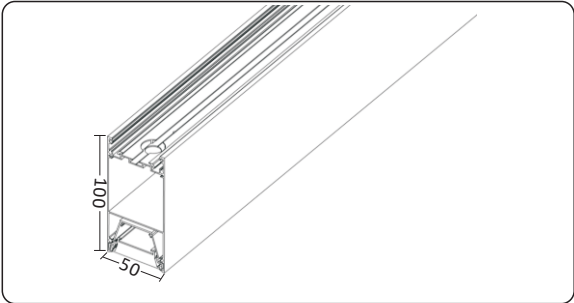

**PL3031  
LED LINEAR LIGHT**

**PL3031**

**■ FEATURES**

- Screwless & linkable design;
- Combined surface mount or suspended installation methods;
- CRI>90;
- Custom made single CCT or tunable white(e.g. 2200-4400K Ra.90) basic linear from Osram;
- Adoptable Osram Dali tunable white & diming system;
- 0-10V or on/off gear tray supplied as an option;

**Application**

Widely used shopping malls, supermarkets, franchise houses, warehouse and any places which need high lumen output.

**■ DIMENSION**

**PL3031**

**Length:1130mm**

## ■ PRODUCT SPECIFICATIONS

Model no.:	PL3031	luminous flux:	$2700 \pm 200\text{lm}$
Size:	1130*50*100mm	Efficiency:	$90 \pm 5\text{lm/w}$
Type:	Pendent, Surface Mounted	CRI:	$\geq 90\text{Ra}$
Color:	White/Black	SDCM:	$\leq 3$ step
Surface finish:	Powder coating/Anodizing	Input voltage:	200-240VAC
Diffuser materials:	PMMA cover	IP rating:	IP20
Light source:	SMD2835	PF:	$\geq 0.95$
LED quantity:	288pcs	Dimming:	Dali/0-10V/On-off
Power consumption:	30W	Life span:	50000 hrs
Color temperature:	2700K/3000K/4000K/Tunable-white	Operating temperature:	-25~+55 deg
Beam angle:	80 degree	Max. humidity:	80%
Application:	Indoor	Warranty:	5 years