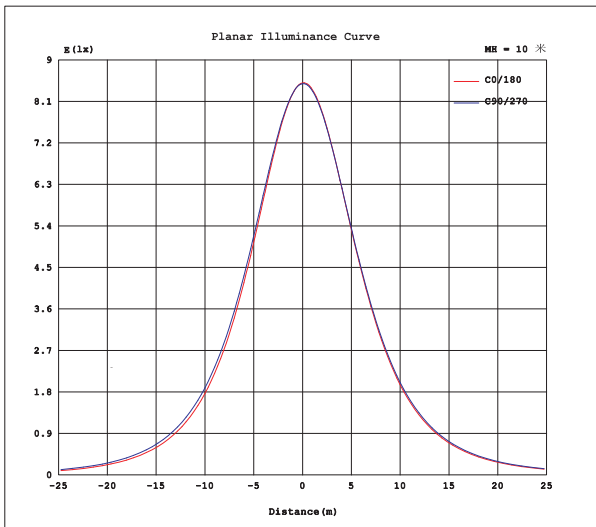

■ PHOTOMETRIC DIAGRAM

Luminous intensity distribution diagram