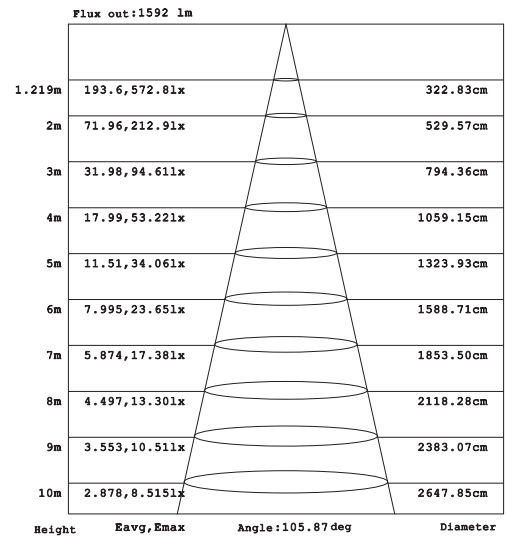

## ■ PRODUCT SPECIFICATIONS

Model no.:	PL3031	luminous flux:	$2700 \pm 200\text{lm}$
Size:	1130*50*100mm	Efficiency:	$90 \pm 5\text{lm/w}$
Type:	Pendent, Surface Mounted	CRI:	$\geq 90\text{Ra}$
Color:	White/Black	SDCM:	$\leq 3$ step
Surface finish:	Powder coating/Anodizing	Input voltage:	200-240VAC
Diffuser materials:	PMMA cover	IP rating:	IP20
Light source:	SMD2835	PF:	$\geq 0.95$
LED quantity:	288pcs	Dimming:	Dali/0-10V/On-off
Power consumption:	30W	Life span:	50000 hrs
Color temperature:	2700K/3000K/4000K/Tunable-white	Operating temperature:	-25~+55 deg
Beam angle:	80 degree	Max. humidity:	80%
Application:	Indoor	Warranty:	5 years

■ PHOTOMETRIC DIAGRAM

Luminous intensity distribution diagram

Illumination distribution diagram

\*Please ask your sales representative for detailed IES files.

■ PACKING INFORMATION

Item No.	PCS/Carton	Inner box size (mm)	Master Carton Size (mm)	Total N.W	Total G.W
PL3031	8	L1184*W90*H147	L1214*W300*H265mm	15.05KG	18KG