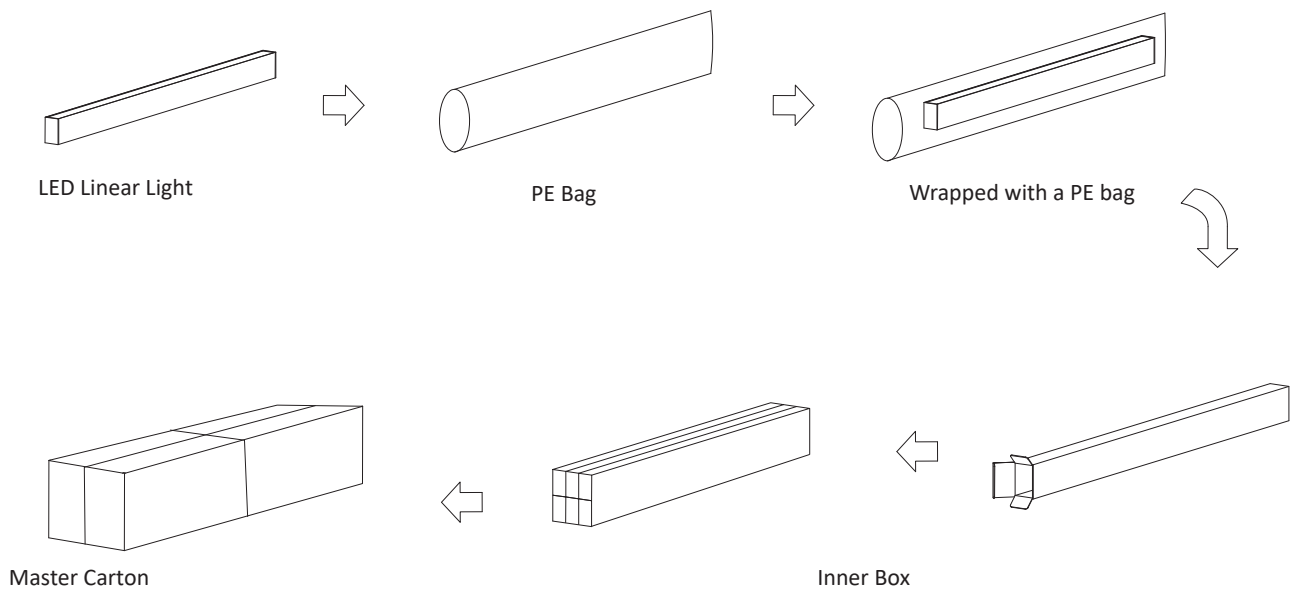

## ■ PRODUCT SPECIFICATIONS

Model no.:	PL3031	luminous flux:	$2700 \pm 200\text{lm}$
Size:	1130*50*100mm	Efficiency:	$90 \pm 5\text{lm/w}$
Type:	Pendent, Surface Mounted	CRI:	$\geq 90\text{Ra}$
Color:	White/Black	SDCM:	$\leq 3$ step
Surface finish:	Powder coating/Anodizing	Input voltage:	200-240VAC
Diffuser materials:	PMMA cover	IP rating:	IP20
Light source:	SMD2835	PF:	$\geq 0.95$
LED quantity:	288pcs	Dimming:	Dali/0-10V/On-off
Power consumption:	30W	Life span:	50000 hrs
Color temperature:	2700K/3000K/4000K/Tunable-white	Operating temperature:	-25~+55 deg
Beam angle:	80 degree	Max. humidity:	80%
Application:	Indoor	Warranty:	5 years

■ PHOTOMETRIC DIAGRAM

Luminous intensity distribution diagram

Illumination distribution diagram

\*Please ask your sales representative for detailed IES files.

■ PACKING INFORMATION

Item No.	PCS/Carton	Inner box size (mm)	Master Carton Size (mm)	Total N.W	Total G.W
PL3031	8	L1184*W90*H147	L1214*W300*H265mm	15.05KG	18KG

Installation with seamless connection