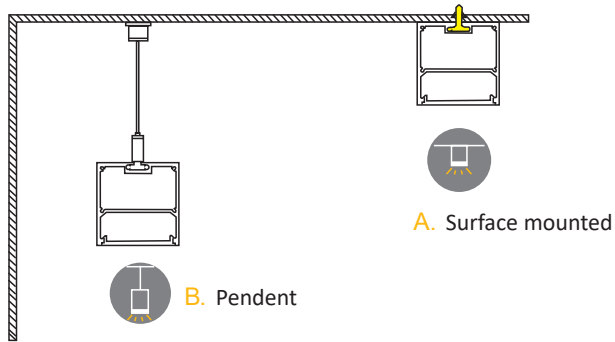

■ PROFILE INSTALLATION