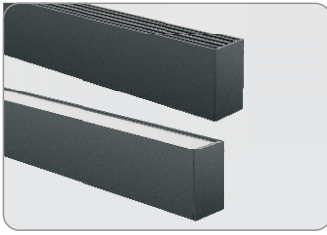

**PL3031  
LED LINEAR LIGHT**

**PL3031**

**■ FEATURES**

- Screwless & linkable design;
- Combined surface mount or suspended installation methods;
- CRI>90;
- Custom made single CCT or tunable white(e.g. 2200-4400K Ra.90) basic linear from Osram;
- Adoptable Osram Dali tunable white & diming system;
- 0-10V or on/off gear tray supplied as an option;

**Application**

Widely used shopping malls, supermarkets, franchise houses, warehouse and any places which need high lumen output.

**■ DIMENSION**

**PL3031**

**Length:1130mm**

## ■ PHOTOS OF THE PRODUCT

PL3031

LED Power supply

LEDModule

Flexible PC cover

Pendent accessory

Surface Mounted accessory

## ■ PRODUCT SPECIFICATIONS

Model no.:	PL3031	luminous flux:	$2700 \pm 200\text{lm}$
Size:	1130*50*100mm	Efficiency:	$90 \pm 5\text{lm/w}$
Type:	Pendent, Surface Mounted	CRI:	$\geq 90\text{Ra}$
Color:	White/Black	SDCM:	$\leq 3$ step
Surface finish:	Powder coating/Anodizing	Input voltage:	200-240VAC
Diffuser materials:	PMMA cover	IP rating:	IP20
Light source:	SMD2835	PF:	$\geq 0.95$
LED quantity:	288pcs	Dimming:	Dali/0-10V/On-off
Power consumption:	30W	Life span:	50000 hrs
Color temperature:	2700K/3000K/4000K/Tunable-white	Operating temperature:	-25~+55 deg
Beam angle:	80 degree	Max. humidity:	80%
Application:	Indoor	Warranty:	5 years